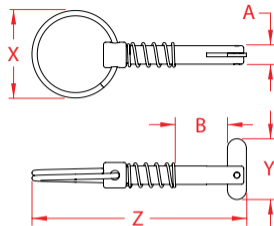

REMOVABLE PIN WITH RING

STAINLESS STEEL

Import

Precision
Cast

ITEM	A (size)	B	X (height)	Y (length)	Z (width)	WT (lb)	PACKAGING TYPE	EACH (qty)	INNER (qty)	CARTON (qty)	UPC
S3685-0001	0.25"	1.00"	1.15"	0.80"	2.80"	0.03	POLYBAG	1	10	1,000	791506057215

NOTE:

ALL DIMENSIONS ARE NOMINAL (+/- 3%) AND ARE SUBJECT TO CHANGE WITHOUT NOTICE.